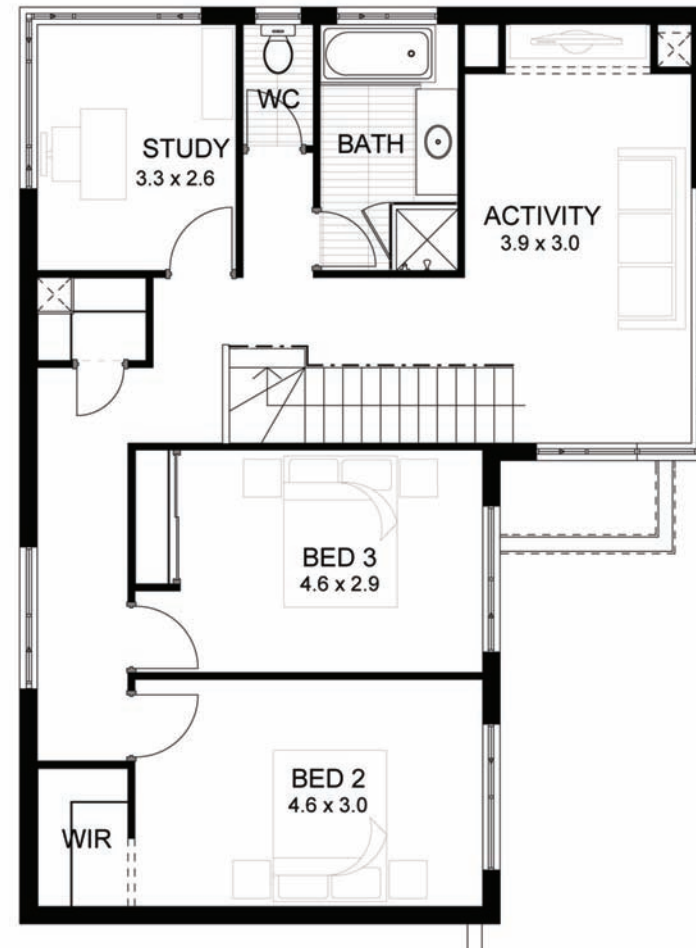

Ground Floor  
Width: 15.71  
Length: 13.79

Ground Floor.....	97.04m <sup>2</sup>
First Floor.....	93.42m <sup>2</sup>
Garage.....	43.06m <sup>2</sup>
Porch.....	3.02m <sup>2</sup>
Alfresco.....	9.50m <sup>2</sup>
Total.....	246.01m <sup>2</sup>